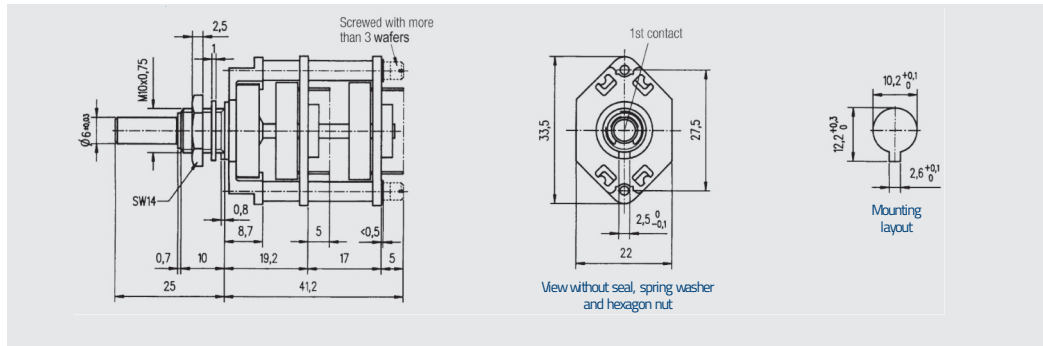

# SM30

Commutatore rotativo con terminali a saldare o per c.s. (1 banco)

Dimensional Drawings · Dimensions in mm

SB 30 · Standard version

SB 30 · MIL-version

SB 30 · Contact surfaces viewed from detent mechanism. C contact bridges in left hand stop position