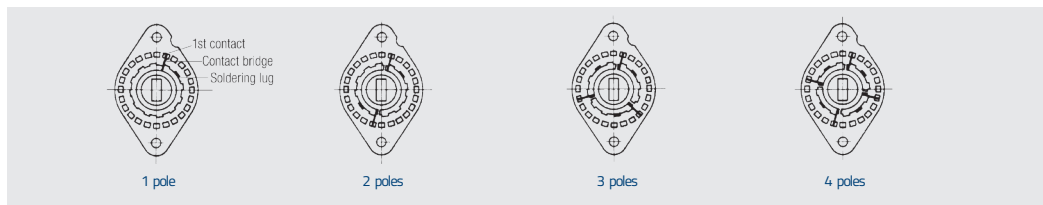

# SM30

Commutatore rotativo con terminali a saldare o per c.s. (1 banco)

Dimensional Drawings · Dimensions in mm

SB 30 · Standard version

SB 30 · MIL-version

SB 30 · Contact surfaces viewed from detent mechanism. C contact bridges in left hand stop position