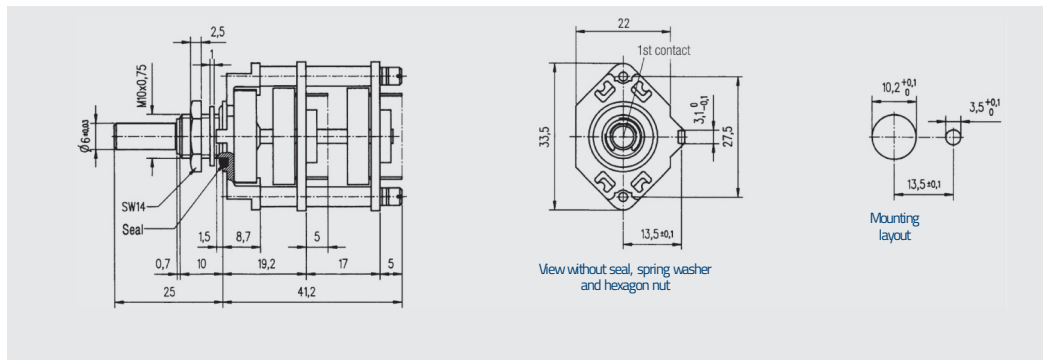

# SM30

Commutatore rotativo con terminali a saldare o per c.s. (1 banco)

Dimensional Drawings · Dimensions in mm

SB 30 · Standard version

SB 30 · MIL-version

SB 30 · Contact surfaces viewed from detent mechanism. C contact bridges in left hand stop position