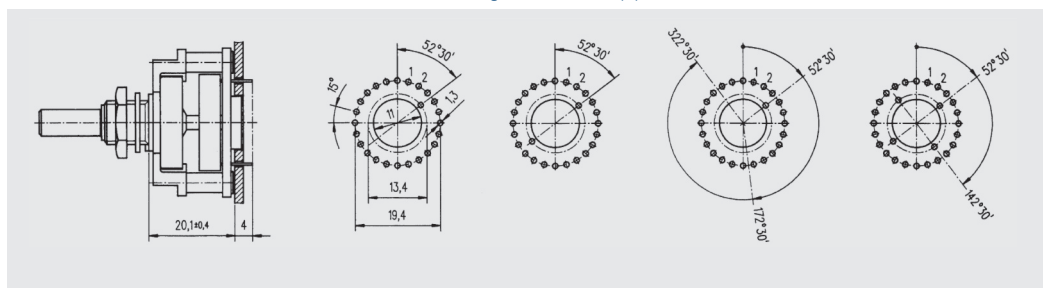

# SM30

Commutatore rotativo con terminali a saldare o per c.s. (1 banco)

Dimensional Drawings · Dimensions in mm

SB 30 · Standard version

SB 30 · MIL-version

SB 30 · Contact surfaces viewed from detent mechanism. C contact bridges in left hand stop position