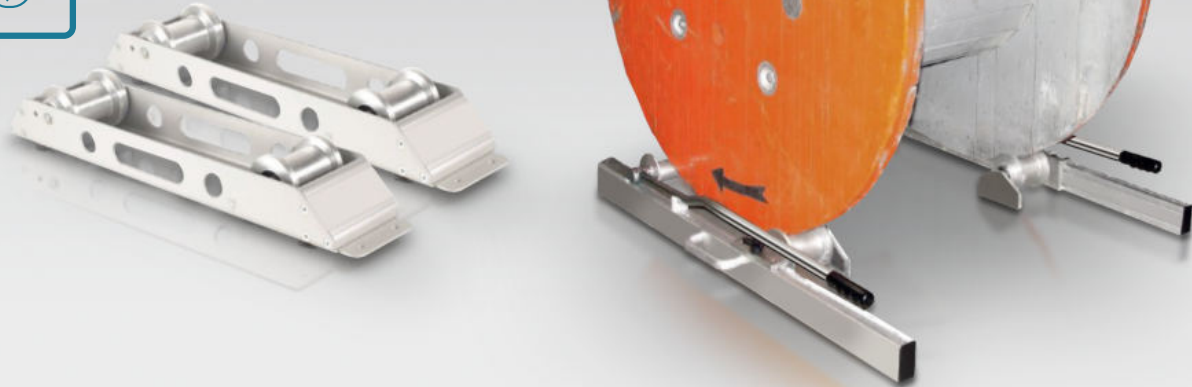

## GR Series

ROLLER RAIL / SVOLGIBOBINE A RULLI LEGGERO

	<b>GMR800</b>	<b>GRR1200</b>	<b>GRL1400</b>	<b>GRL1800</b>
<b>Reel diameter</b> Diametro bobina	ø 300 - 800 mm	ø 400 - 1200 mm	ø 500 - 1400 mm	ø 500 - 1800 mm
<b>Max. weight</b> Peso max.	200 kg	1000 kg	700 (1500) kg	700 (1500) kg
<b>Max. reels width</b> Larghezza massima bobina	∞	∞	∞	∞
<b>Dimensions (LxWxH)</b> Dimensioni (LxPxH)	590 x 120 x 152 mm	1000 x 220 x 140 mm	903 x 160 x 120 mm	1206 x 276 x 195 mm
<b>Body</b> Corpo	Aluminum Alluminio	Aluminum Alluminio	Aluminum Alluminio	Aluminum Alluminio
<b>Rollers</b> Rulli	Plastic Plastica	Ball bearings Cuscinetti a sfera	Ball bearings Cuscinetti a sfera	Ball bearings Cuscinetti a sfera

### FEATURES

**Sync with winding machines, in simple operations**  
 Perfetta soluzione per avvolgere piccoli tamburi

All Pictures shown are for illustration purpose only. Specifications are subject to change without notice